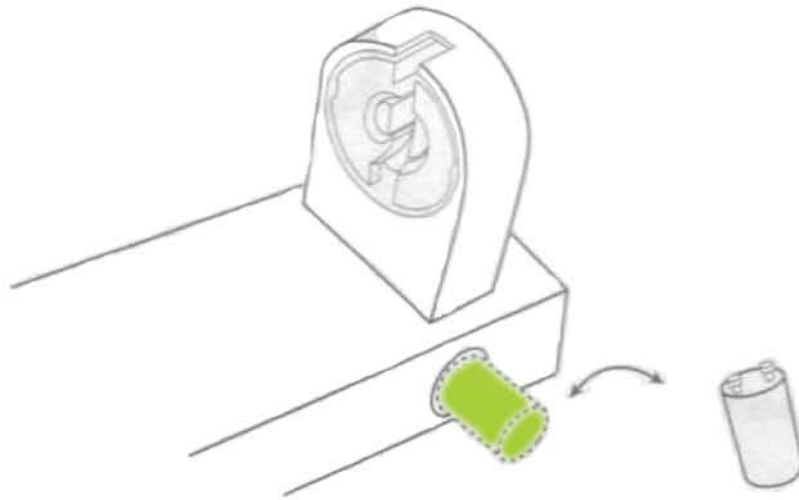

Installation Guide

Ilum-a-Lite Pty Ltd
Unit 6 / 7-9 Seven Hills Rd
BAULKHAM HILLS NSW 2153

Ph - 1800 133 666
Fx - 02 9980 1640
www.saveiteasy.com.au