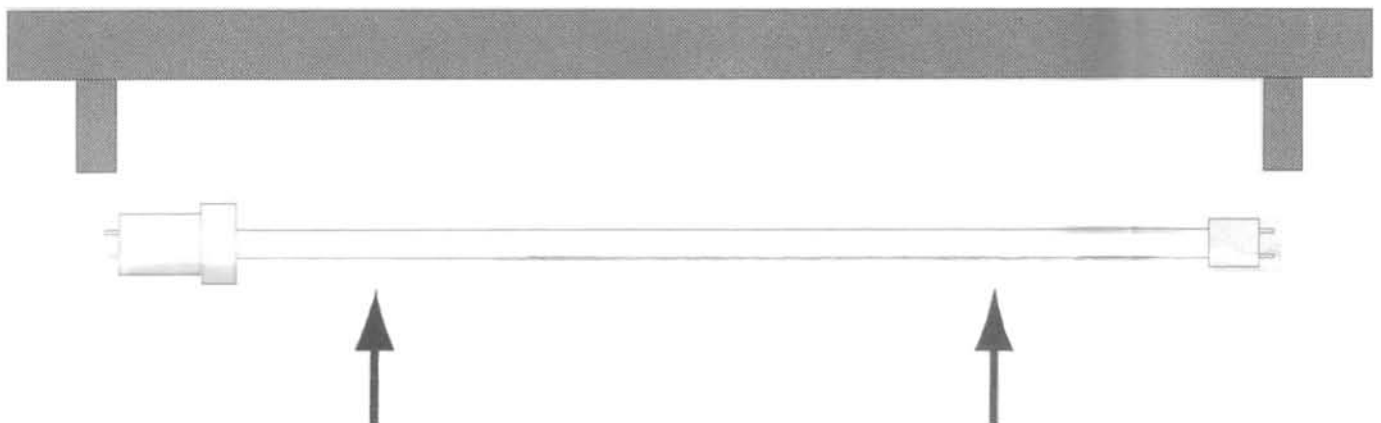

Installation Guide

Ilum-a-Lite Pty Ltd
Unit 6 / 7-9 Seven Hills Rd
BAULKHAM HILLS NSW 2153

Ph - 1800 133 666
Fx - 02 9980 1640
www.saveiteasy.com.au